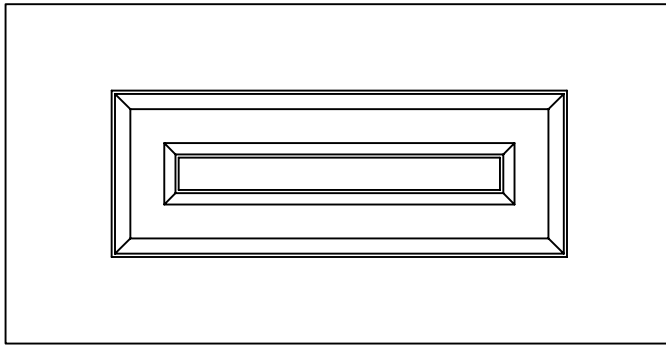

# 019 - Christine

**Notes:**

MDF 1 piece construction. Raised panel door. Square edge profile.

Fronts less than 165.1mm(6 1/2") will have reduced rails of 48mm(1 7/8").

Fronts less than 150mm(5 15/16") will be slab.