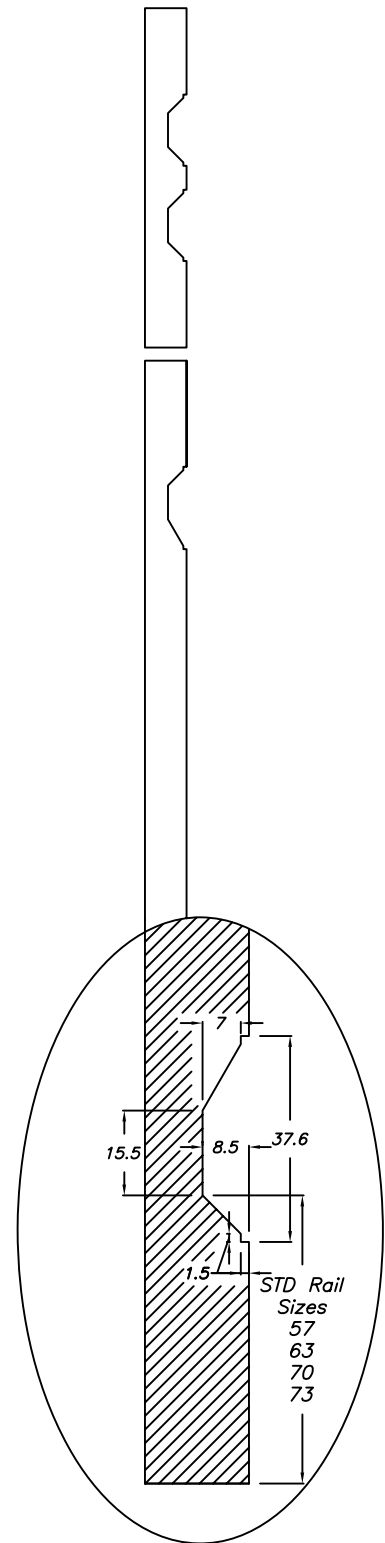

# 019 - Christine

**Notes:**

MDF 1 piece construction. Raised panel door. Square edge profile.

Fronts less than 165.1mm(6 1/2") will have reduced rails of 48mm(1 7/8").

Fronts less than 150mm(5 15/16") will be slab.

Profile available in glass mullion.

**5 DAY  
DELIVERY**

**HELP DESK  
(519) 637-7023**