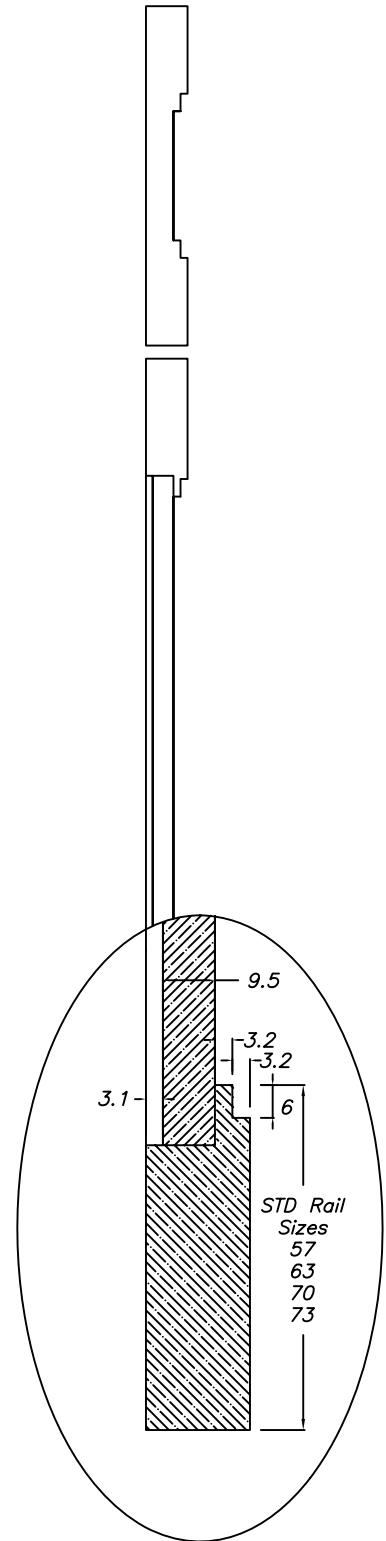

005 - Kelly

Notes:

MDF 2 piece construction. 9.5mm(3/8") Flat panel door. Square edge profile.

Fronts less then 165.1mm(6 1/2") will have reduced rails of 48mm(1 7/8").

Fronts less then 200mm(7 7/8") will be 1 piece.

Fronts less then 150mm(5 15/16") will be slab.

Profile available in glass mullion.

**5 DAY
DELIVERY**

BEST DAMN DOORS

**HELP DESK
(519) 637-7023**