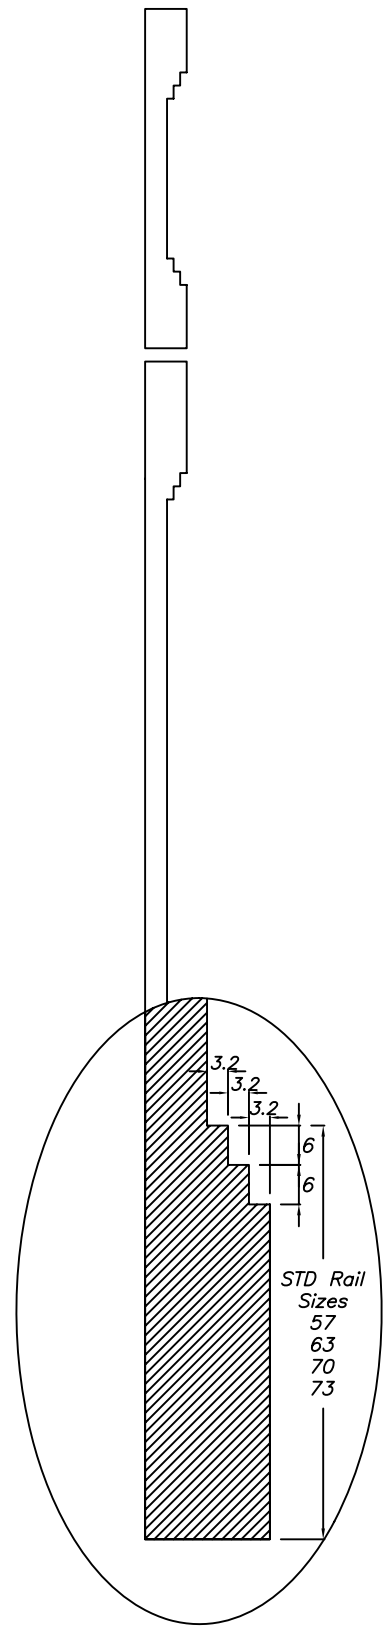

007 - Sabrina

Notes:

MDF 1 piece construction. Flat panel door. Square edge profile.

Fronts less than 165.1mm(6 1/2") will have reduced rails of 48mm(1 7/8").

Fronts less than 150mm(5 15/16") will be slab.

Profile available in glass mullion.

**5 DAY
DELIVERY**

BEST DAMN DOORS

**HELP DESK
(519) 637-7023**