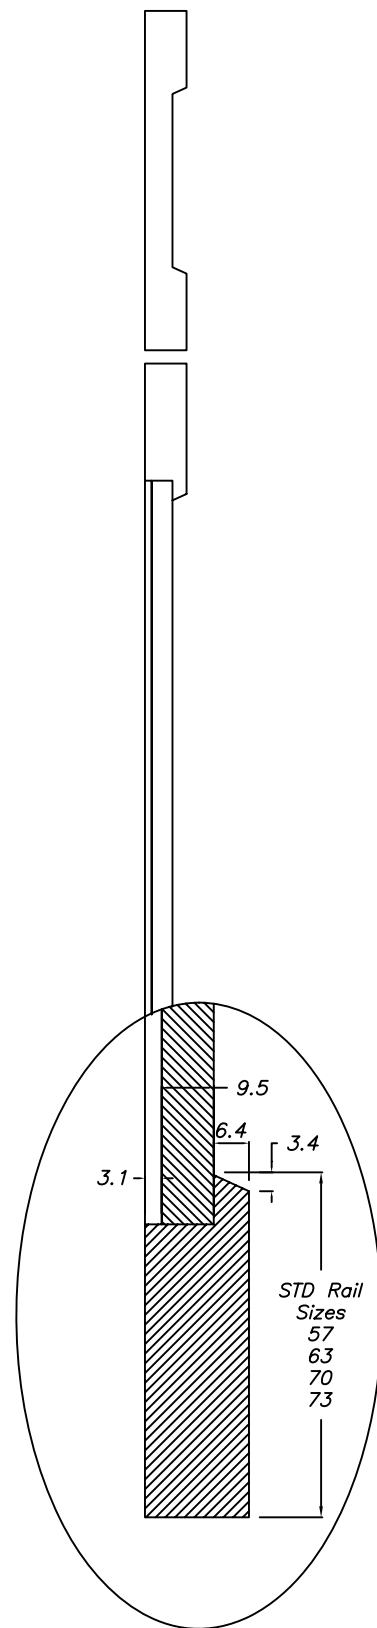

012 - Kimberly

Notes:

MDF 2 piece construction. 9.5mm(3/8") Flat panel door. Square edge profile.

Fronts less then 165.1mm(6 1/2") will have reduced rails of 48mm(1 7/8").

Fronts less then 200mm(7 7/8") will be 1 piece.

Fronts less then 150mm(5 15/16") will be slab.

Profile available in glass mullion.

**5 DAY
DELIVERY**

**HELP DESK
(519) 637-7023**